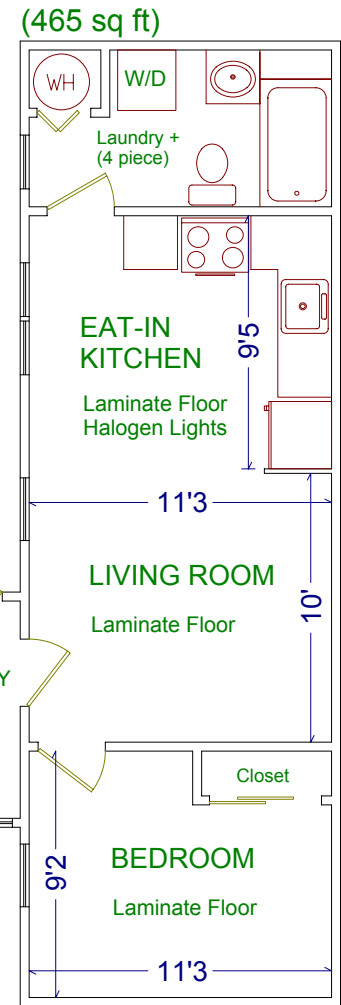

754 WINDERMERE AVENUE

COACH HOUSE - 754 A

RANDY YETMAN

Broker & Appraiser

(416) 769-1616

RE/MAX West Realty Inc.

Please note: Measurements may not be 100% accurate. Floor plans are provided for convenience and are to be used as a guideline only.