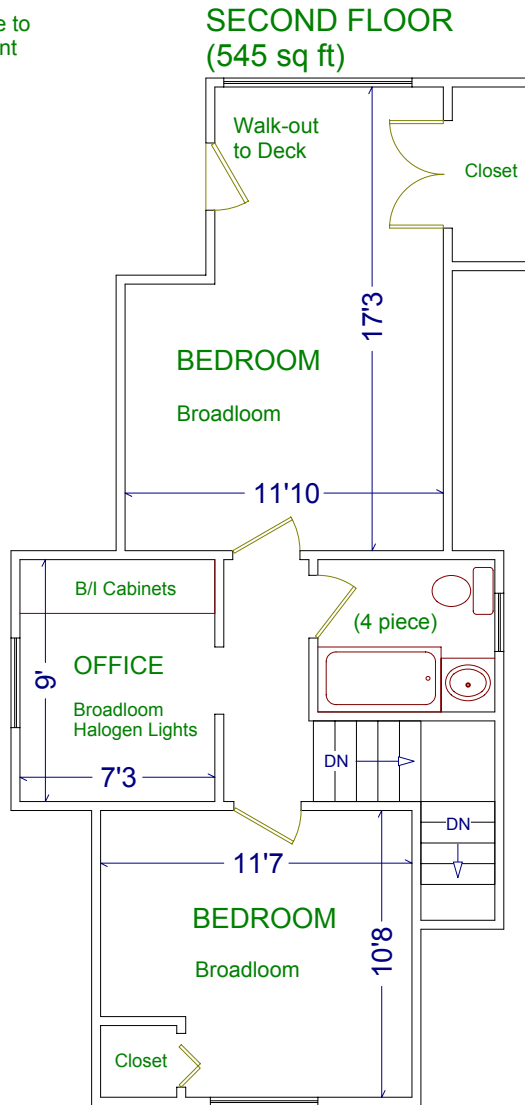

754 WINDERMERE AVENUE

COACH HOUSE - 754 A

RANDY YETMAN

Broker & Appraiser

(416) 769-1616

RE/MAX West Realty Inc.

Please note: Measurements may not be 100% accurate. Floor plans are provided for convenience and are to be used as a guideline only.