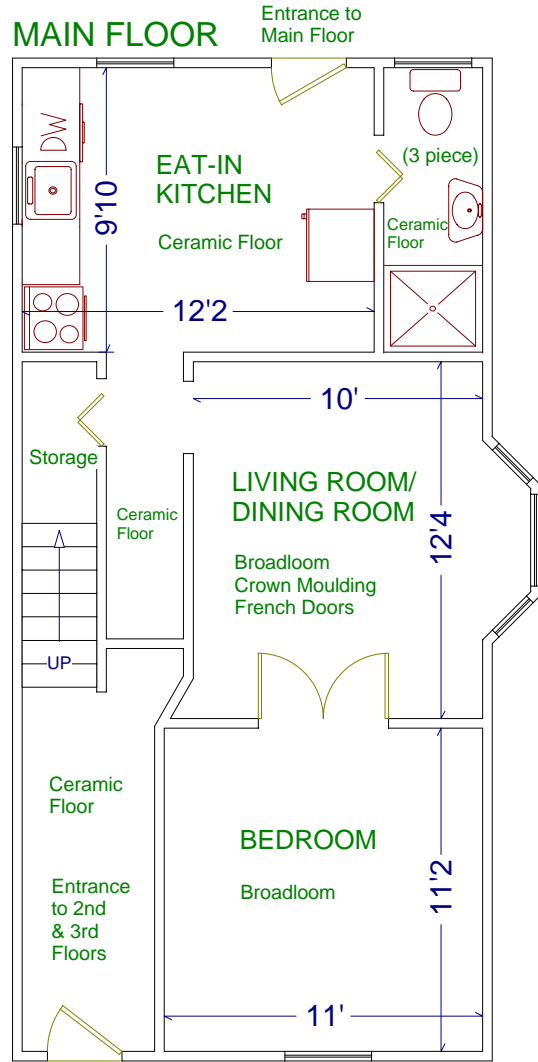

439 ANNETTE STREET

Please note: Measurements may not be 100% accurate. Floor plans are provided for convenience and are to be used as a guideline only.

FloorPlans Unlimited (416) 766-7479

RANDY YETMAN

Broker & Appraiser