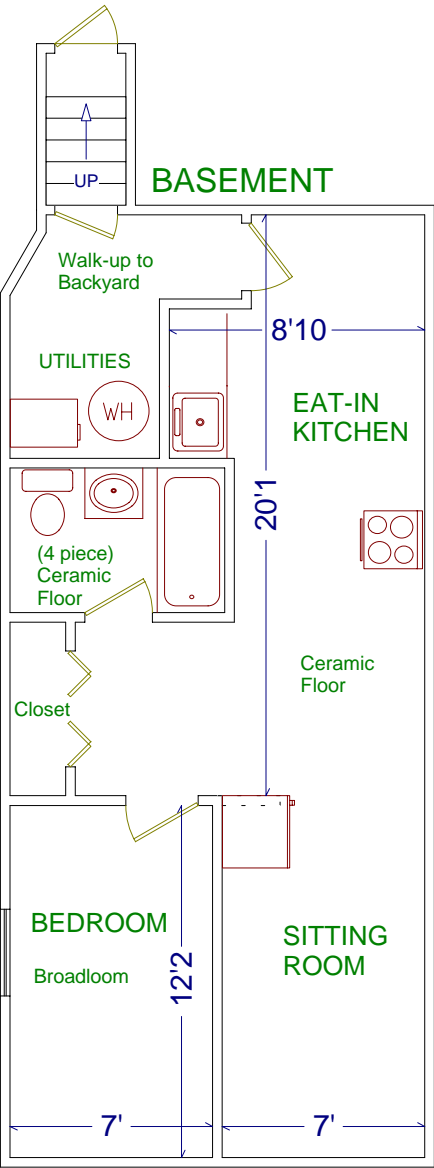

439 ANNETTE STREET

Please note: Measurements may not be 100% accurate. Floor plans are provided for convenience and are to be used as a guideline only.

FloorPlans Unlimited (416) 766-7479

RANDY YETMAN

Broker & Appraiser