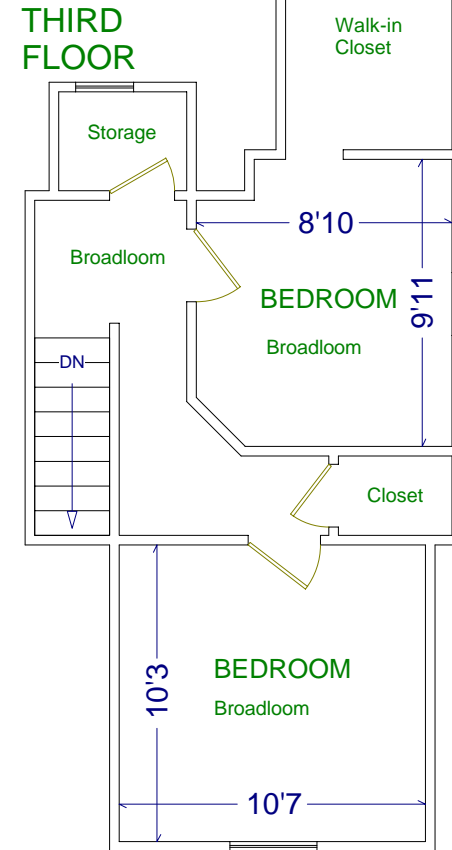

439 ANNETTE STREET

Please note: Measurements may not be 100% accurate. Floor plans are provided for convenience and are to be used as a guideline only.

FloorPlans Unlimited (416) 766-7479

RANDY YETMAN

Broker & Appraiser