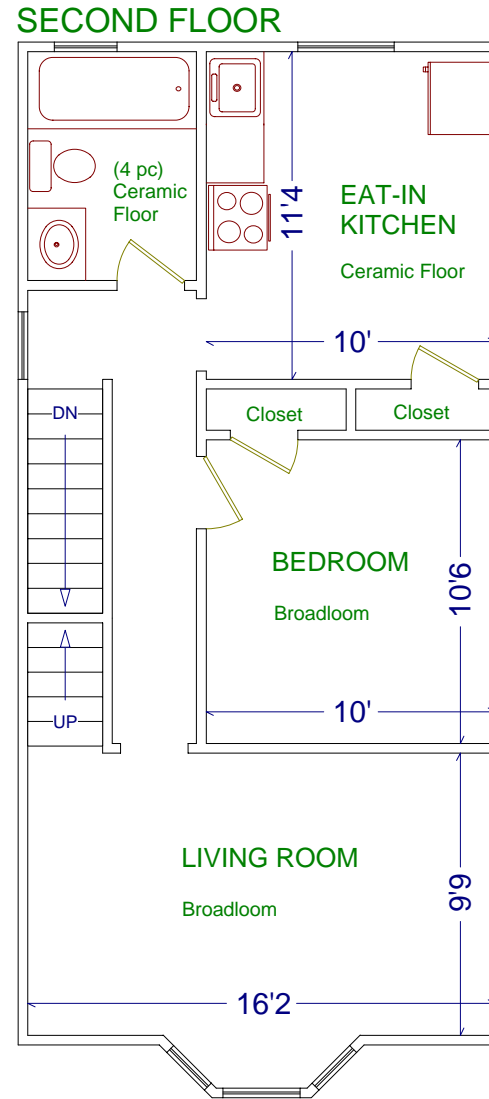

439 ANNETTE STREET

Please note: Measurements may not be 100% accurate. Floor plans are provided for convenience and are to be used as a guideline only.

FloorPlans Unlimited (416) 766-7479

RANDY YETMAN

Broker & Appraiser