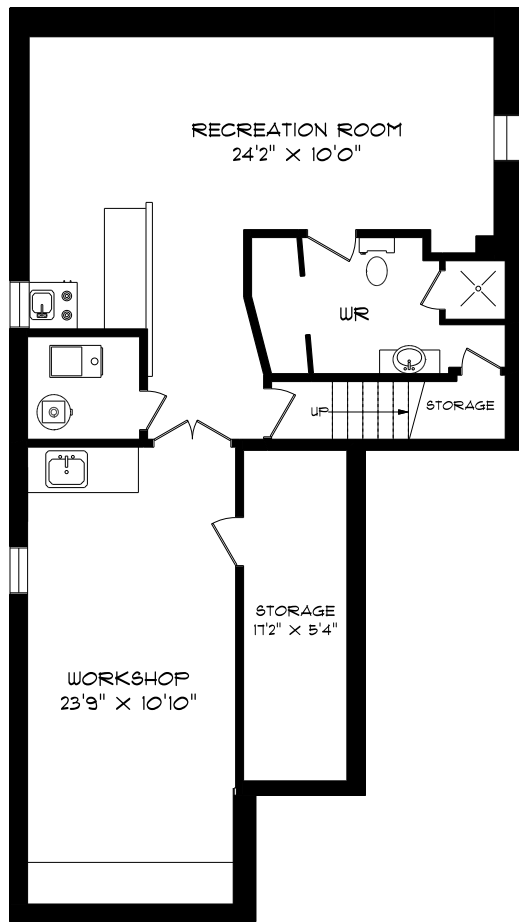

1556 EAGLEVIEW DRIVE

LOWER LEVEL
1029 SQUARE FEET

Prepared by:

RANDY YETMAN
REMAX WEST REALTY INC.
(416) 460-9236
randy@randyyetman.com

SECOND LEVEL
1334 SQUARE FEET

PHONE 905-271-7010
FAX 905-271-4468
PLANS@PLANITMEASURING.COM

MAY 2009

ROOM SIZES SHOULD BE CONSIDERED APPROXIMATE
SINCE MEASUREMENTS ARE SUBJECT TO CERTIFICATION,
E & OE.