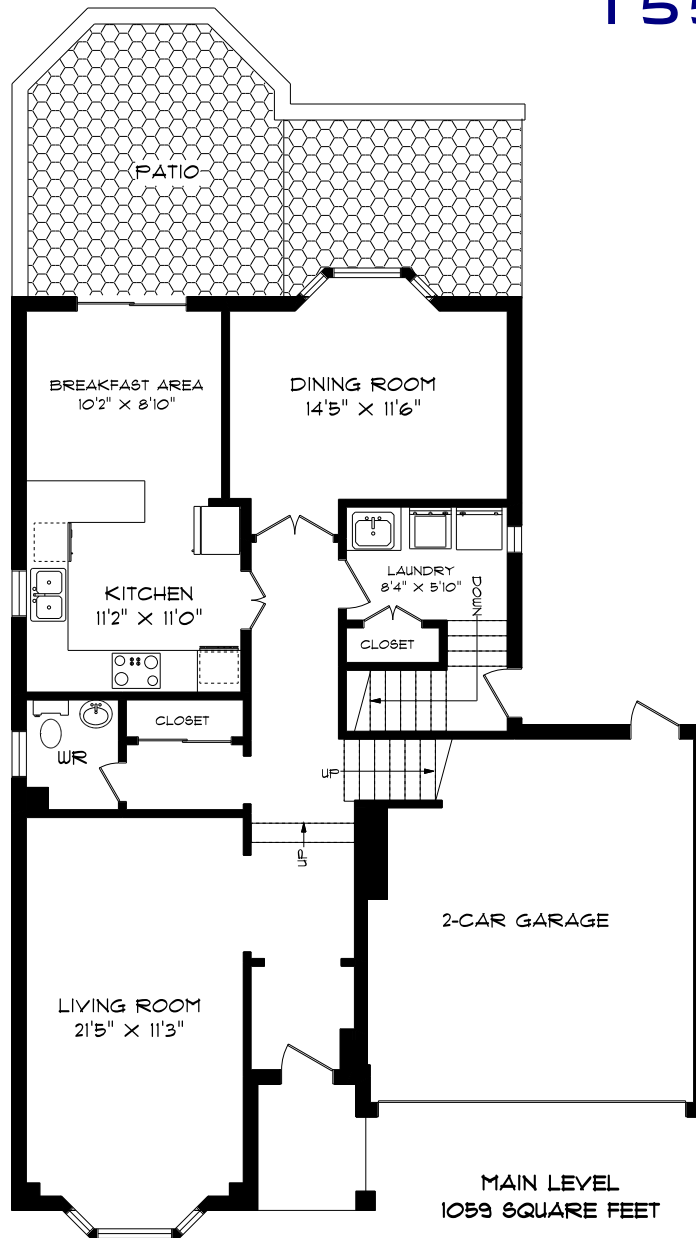

1556 EAGLEVIEW DRIVE

LOWER LEVEL
1029 SQUARE FEET

Prepared by:

RANDY YETMAN
REMAX WEST REALTY INC.
(416) 460-9236
randy@randyyetman.com

SECOND LEVEL
1334 SQUARE FEET

PHONE 905-271-7010
FAX 905-271-4468
PLANS@PLANITMEASURING.COM

MAY 2009

ROOM SIZES SHOULD BE CONSIDERED APPROXIMATE
SINCE MEASUREMENTS ARE SUBJECT TO CERTIFICATION,
E & OE.