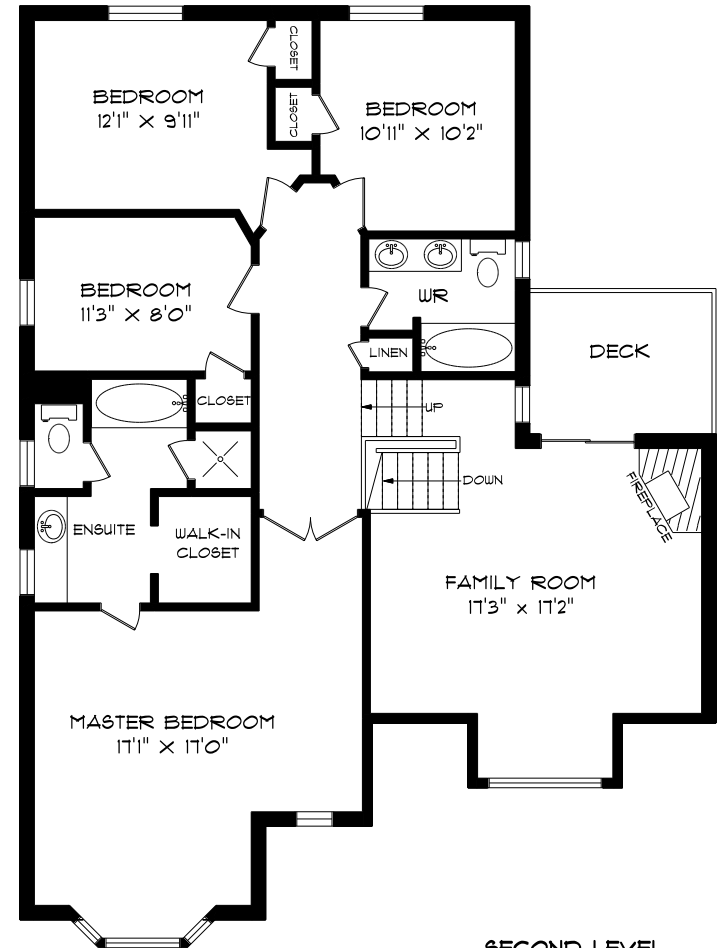

1556 EAGLEVIEW DRIVE

LOWER LEVEL
1029 SQUARE FEET

Prepared by:

RANDY YETMAN
REMAX WEST REALTY INC.
(416) 460-9236
randy@randyyetman.com

SECOND LEVEL
1334 SQUARE FEET

PHONE 905-271-7010
FAX 905-271-4468
PLANS@PLANITMEASURING.COM

MAY 2009

ROOM SIZES SHOULD BE CONSIDERED APPROXIMATE
SINCE MEASUREMENTS ARE SUBJECT TO CERTIFICATION,
E & OE.