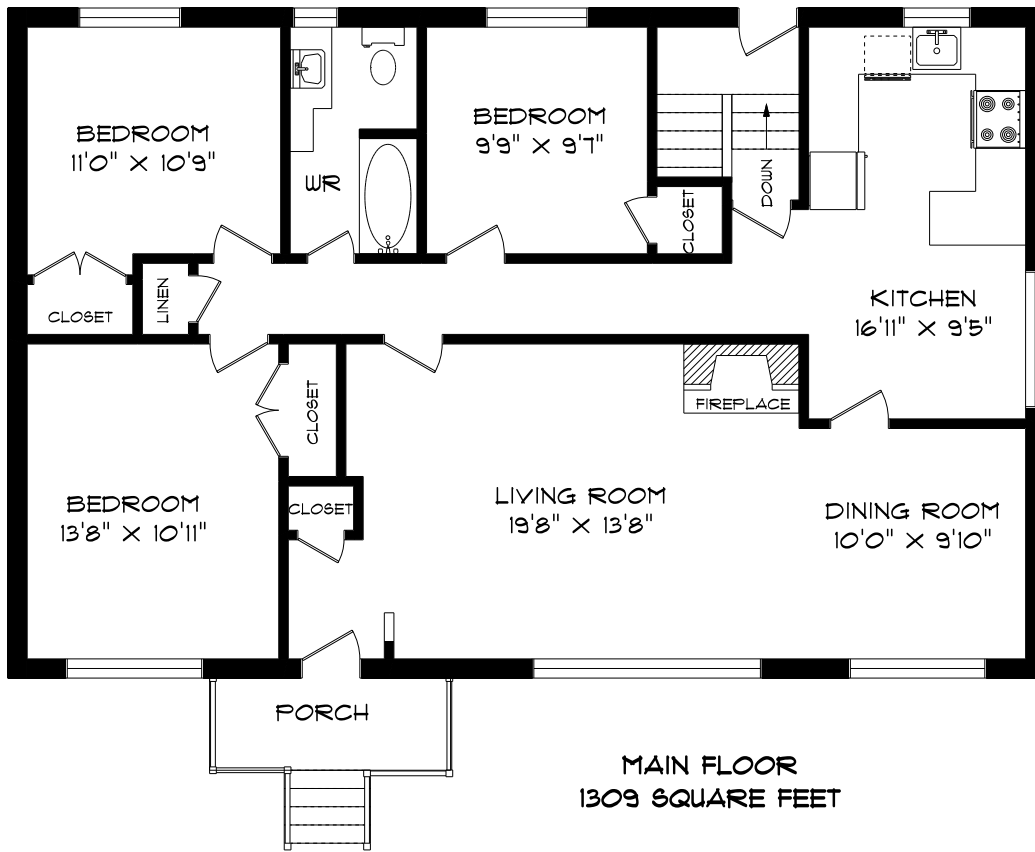

107 BONNYVIEW DRIVE

Prepared by:

RANDY YETMAN
REMAX WEST REALTY INC.
(416) 460-9236
randy@randyyetman.com

PHONE 905-271-7010
FAX 905-271-4468
PLANS@PLANITMEASURING.COM

MEASURED ON APRIL 13, 2010
ROOM SIZES SHOULD BE CONSIDERED APPROXIMATE
SINCE MEASUREMENTS ARE SUBJECT TO CERTIFICATION.
E & OE.

© 2010 PLANIT MEASURING