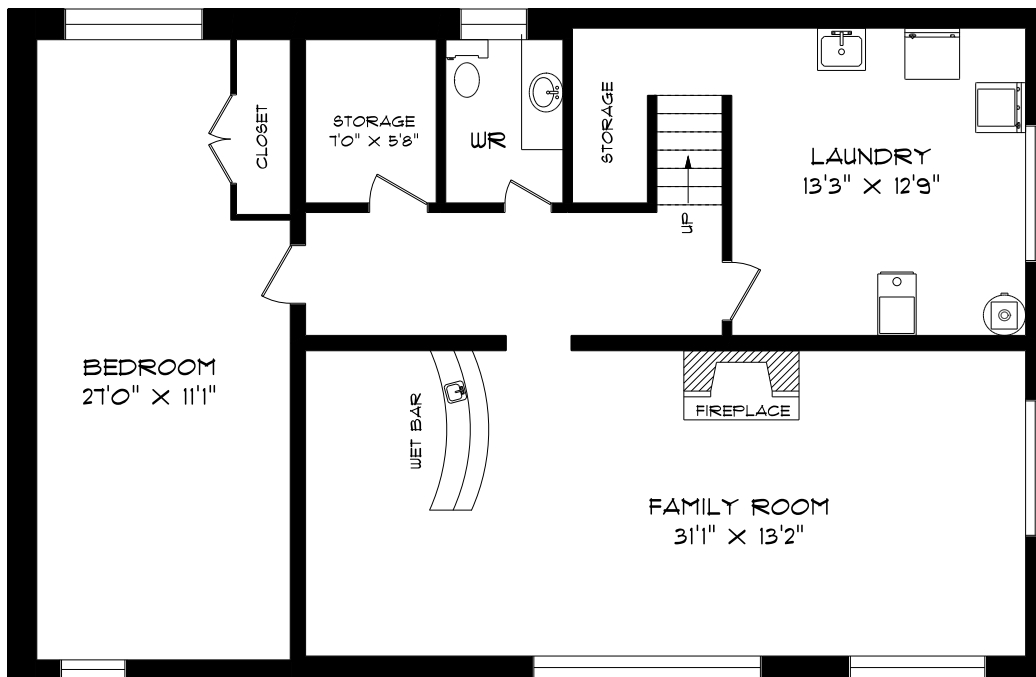

107 BONNYVIEW DRIVE

Prepared by:

RANDY YETMAN
REMAX WEST REALTY INC.
(416) 460-9236
randy@randyyetman.com

PHONE 905-271-7010
FAX 905-271-4468
PLANS@PLANITMEASURING.COM

MEASURED ON APRIL 13, 2010
ROOM SIZES SHOULD BE CONSIDERED APPROXIMATE
SINCE MEASUREMENTS ARE SUBJECT TO CERTIFICATION.
E & OE.

© 2010 PLANIT MEASURING