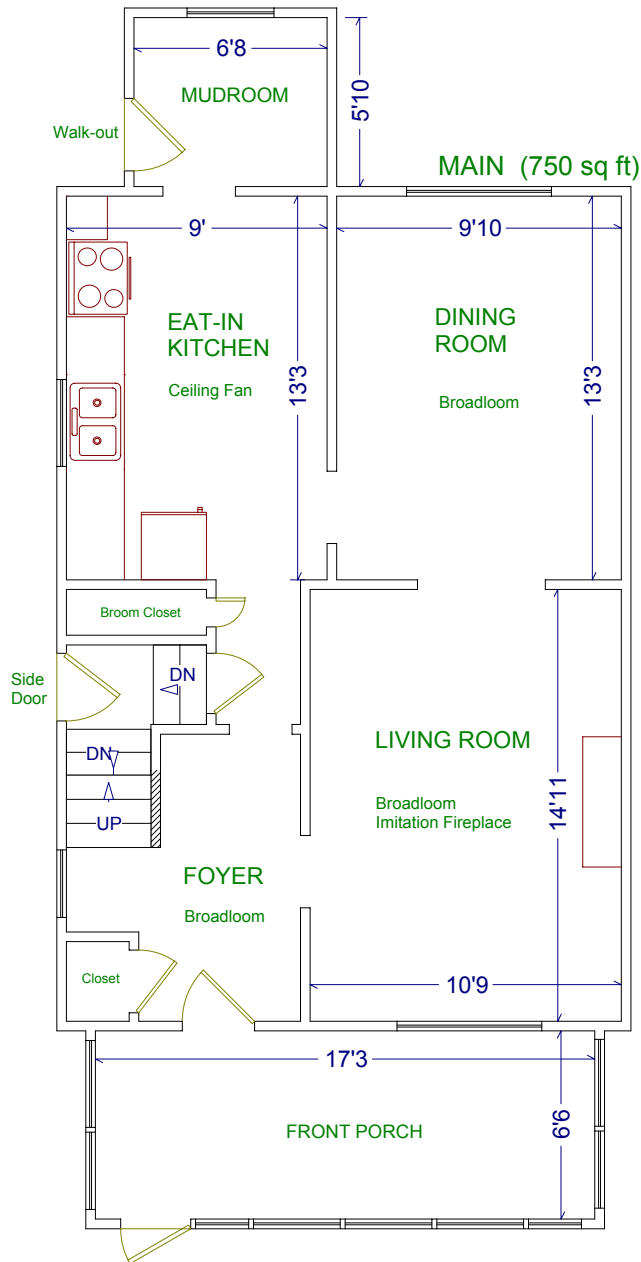

# 784 WINDERMERE AVENUE

Please note: Measurements may not be 100% accurate. Floor plans are provided for convenience and are to be used as a guideline only.

FloorPlans Unlimited (416) 766-7479