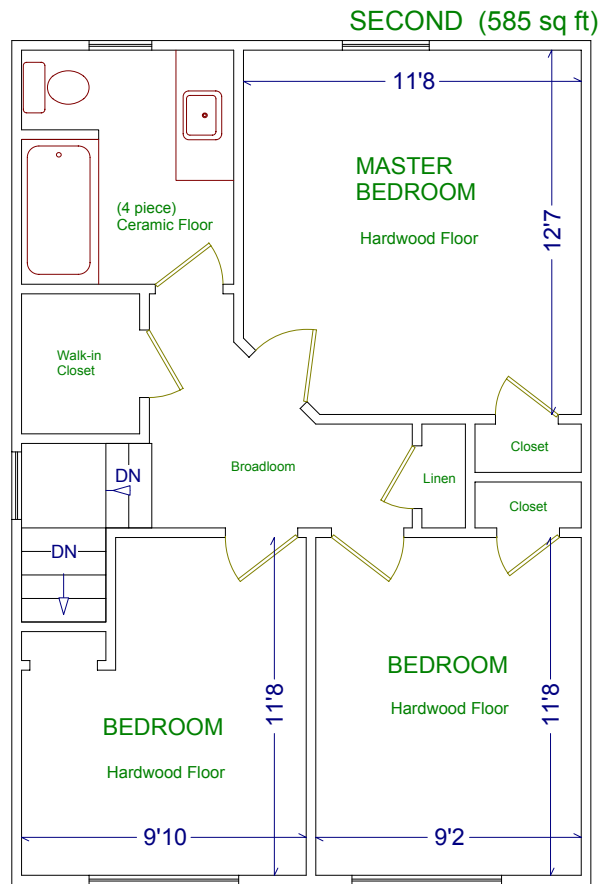

# 784 WINDERMERE AVENUE

Please note: Measurements may not be 100% accurate. Floor plans are provided for convenience and are to be used as a guideline only.

FloorPlans Unlimited (416) 766-7479